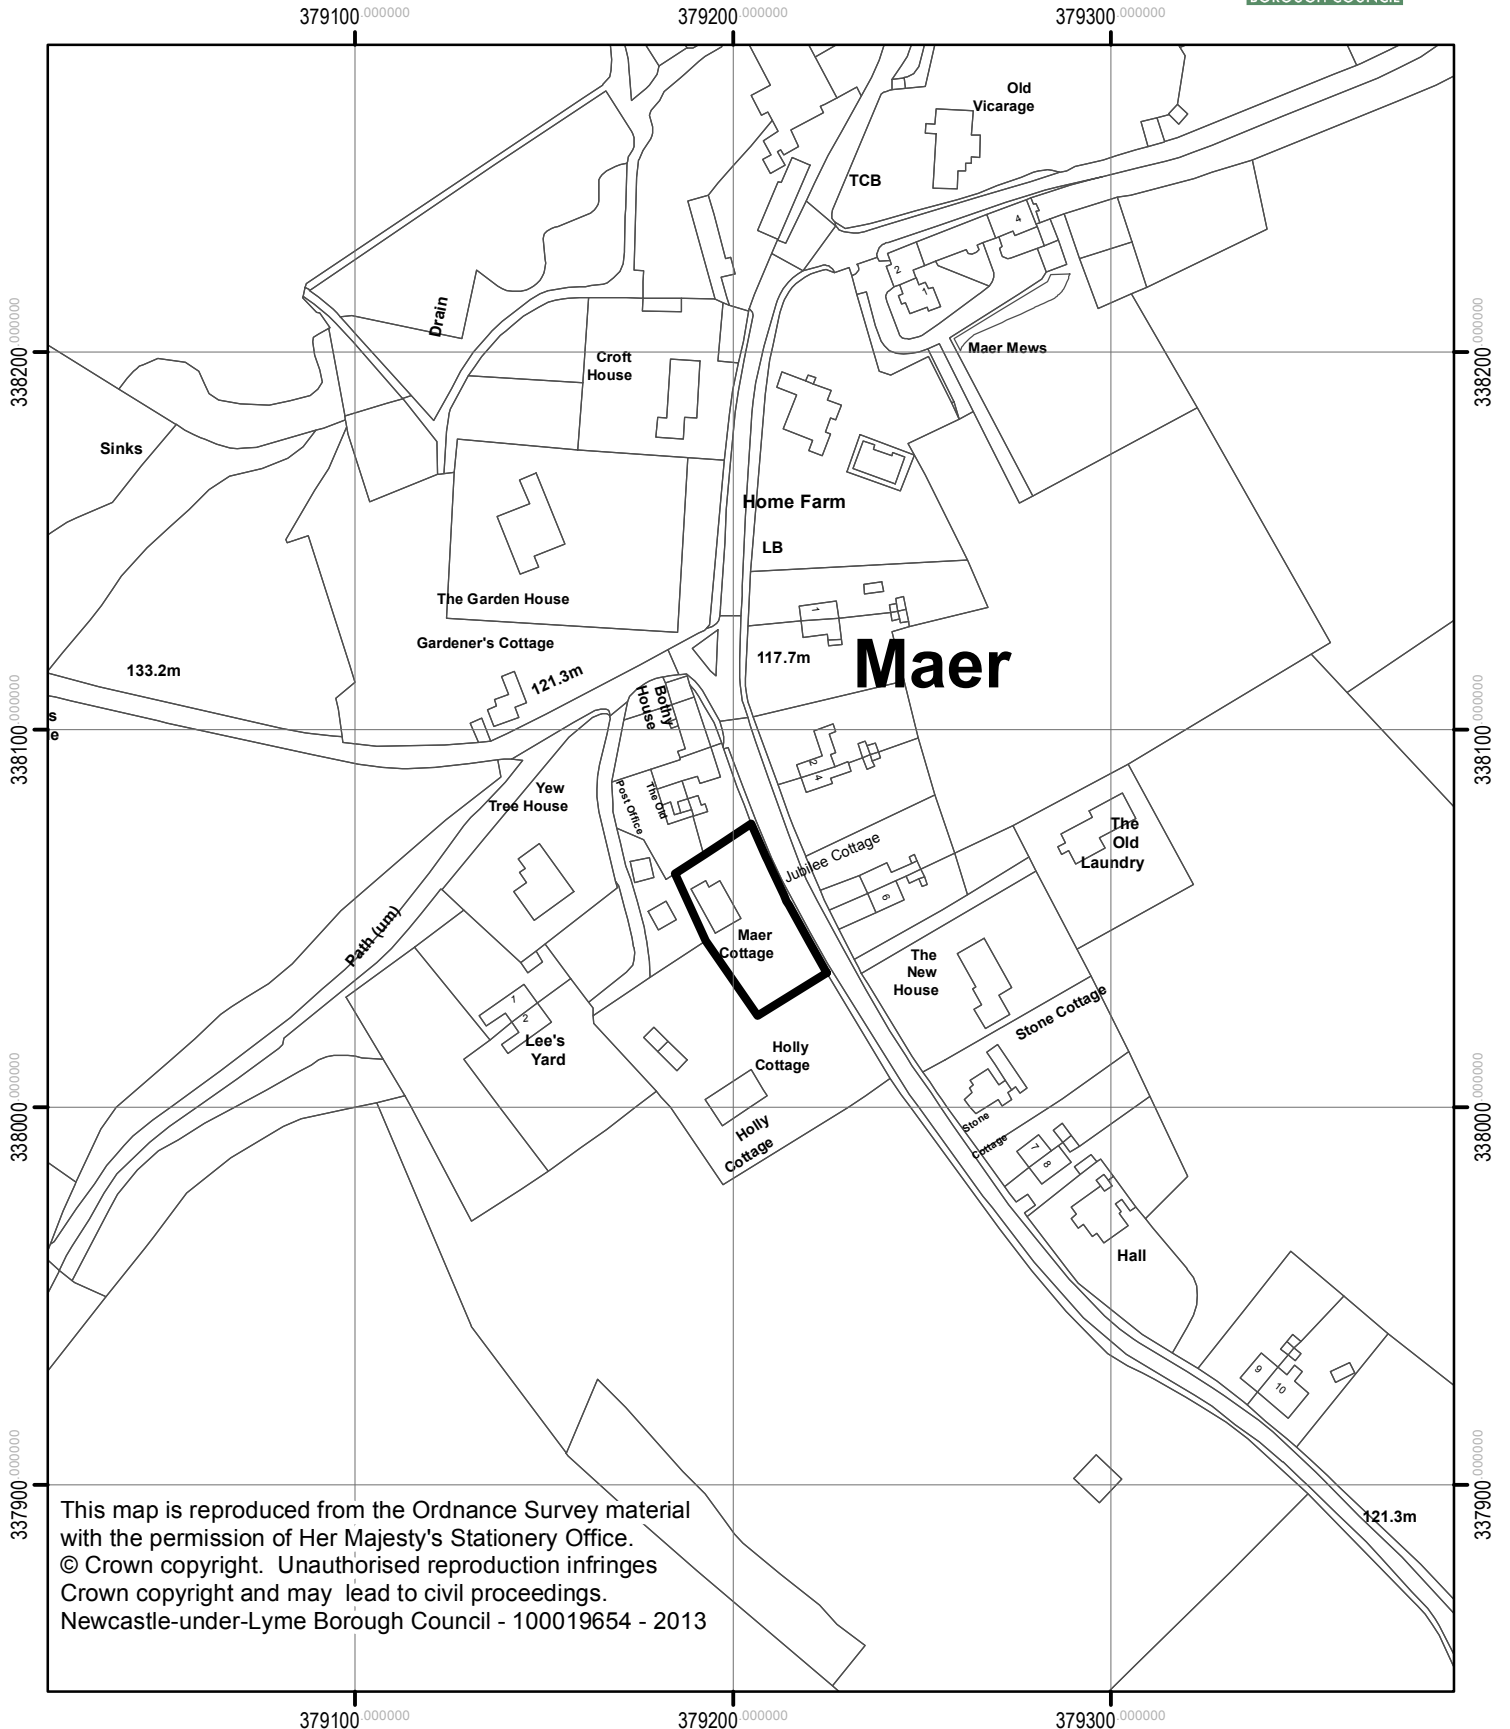

Maer Cottage, Maer

This map is reproduced from the Ordnance Survey material with the permission of Her Majesty's Stationery Office. © Crown copyright. Unauthorised reproduction infringes Crown copyright and may lead to civil proceedings. Newcastle-under-Lyme Borough Council - 100019654 - 2013